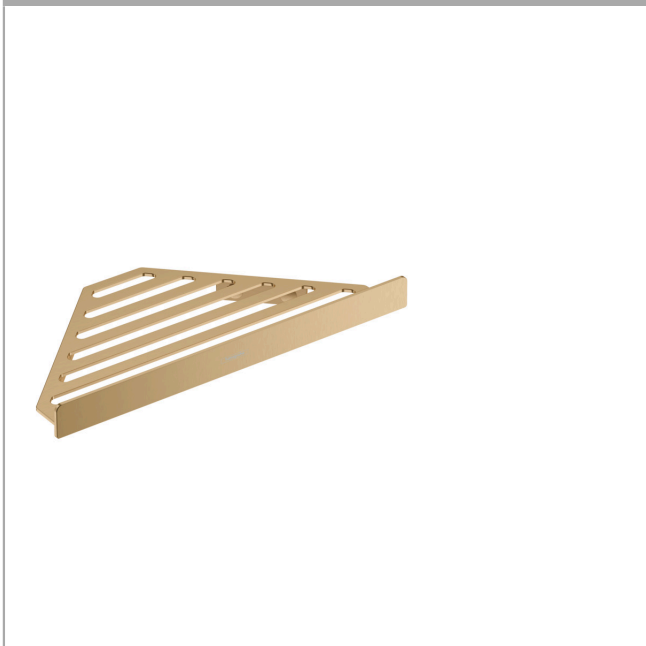

AddStoris

Corner basket

Surfaces: **Brushed Bronze** Article Number: **41741140**

Description

product features

- wall-mounted
- material holder: metal
- with mounting material
- concealed fastening
- drilling distance: 40 mm
- diameter drill hole: 6 mm
- can be used additional as a shelf

Design awards

reddot winner 2021

Product image

Scale drawing